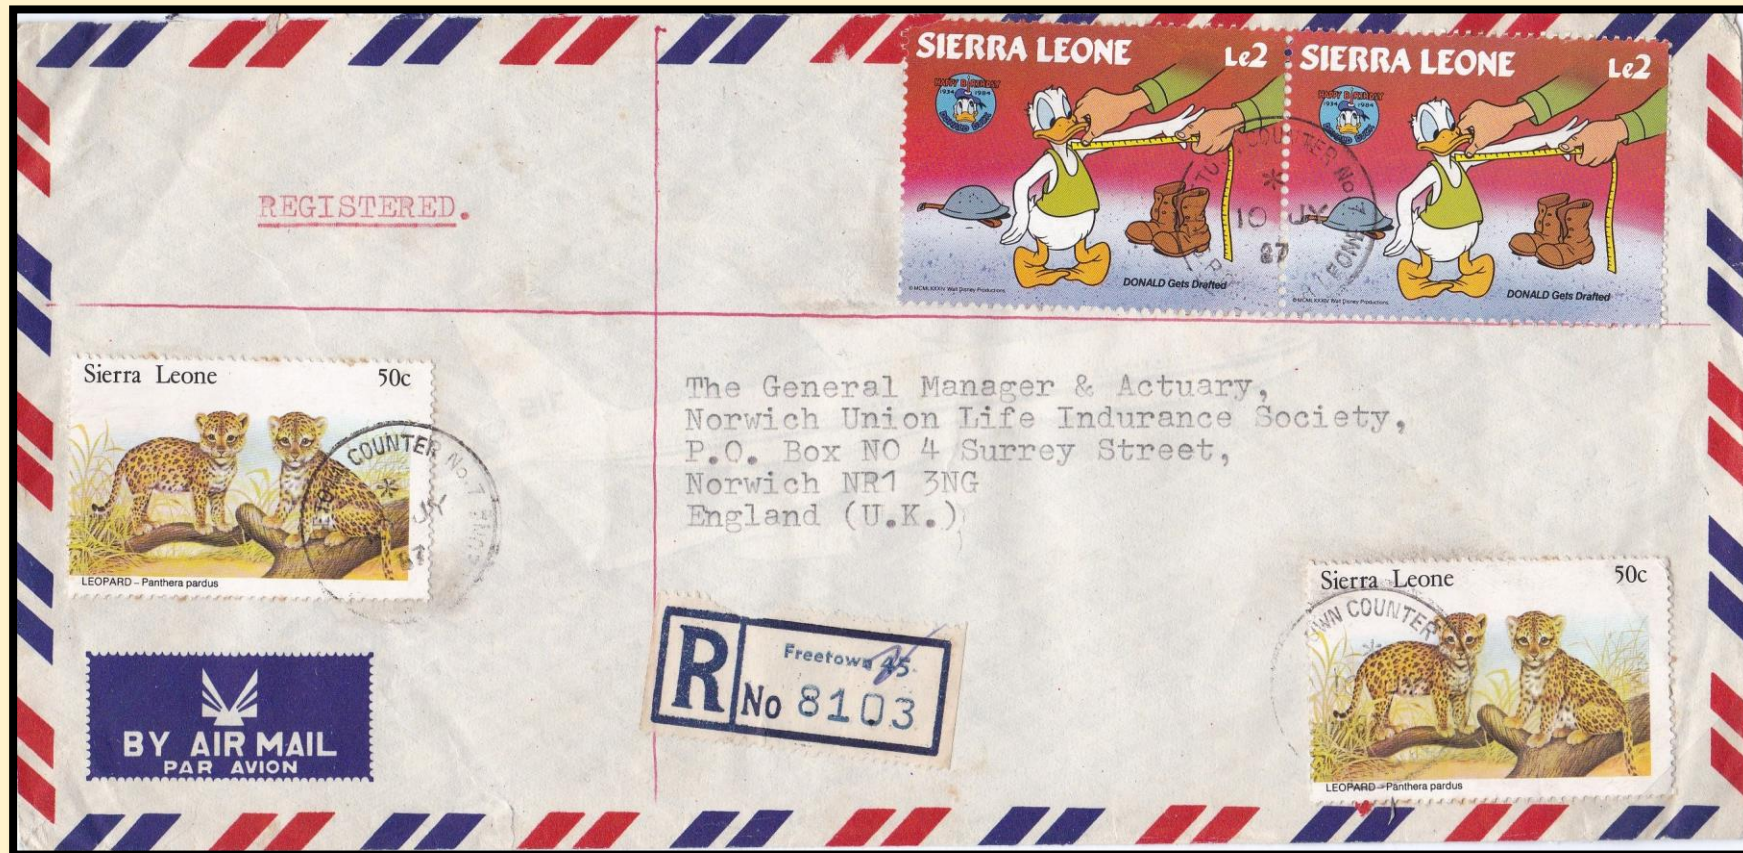

1976 Centenary of the Supreme Court 60p

Ghana Imperforate Stamps

- Cover from Bawku to UK, ca.1983/84

Ghana Imperforate Stamps

- Cover from Bawku to UK, ca.1983/84

Imperforate 1974 Change to Right Side Driving 50p stamp

Ghana Sheetlet Stamps, 1989

425th Anniversary
of Birth of William
Shakespeare.

CTO with Philately
Accra type 24 pmk.

Ghana Sheetlet Stamps, 1989

Postally used pair
from middle row
with Accra type 24
pmk, 1990.

Ghana Sheetlet Stamps, 1989

Postally used pair from bottom row with Accra North type 24 pmk, 1990.

Sierra Leone, 1987

Donald Duck Le2 pair on registered cover from Freetown to Norwich, UK.
This stamp was issued in 1984.

Sierra Leone , 1983

Donald Duck 3c on slightly overpaid airmail cover from Freetown to Turku. This stamp was issued in November 1983.

Sierra Leone , 1989

Le2 and Le30 stamps from 60th anniversary of Mickey Mouse set.