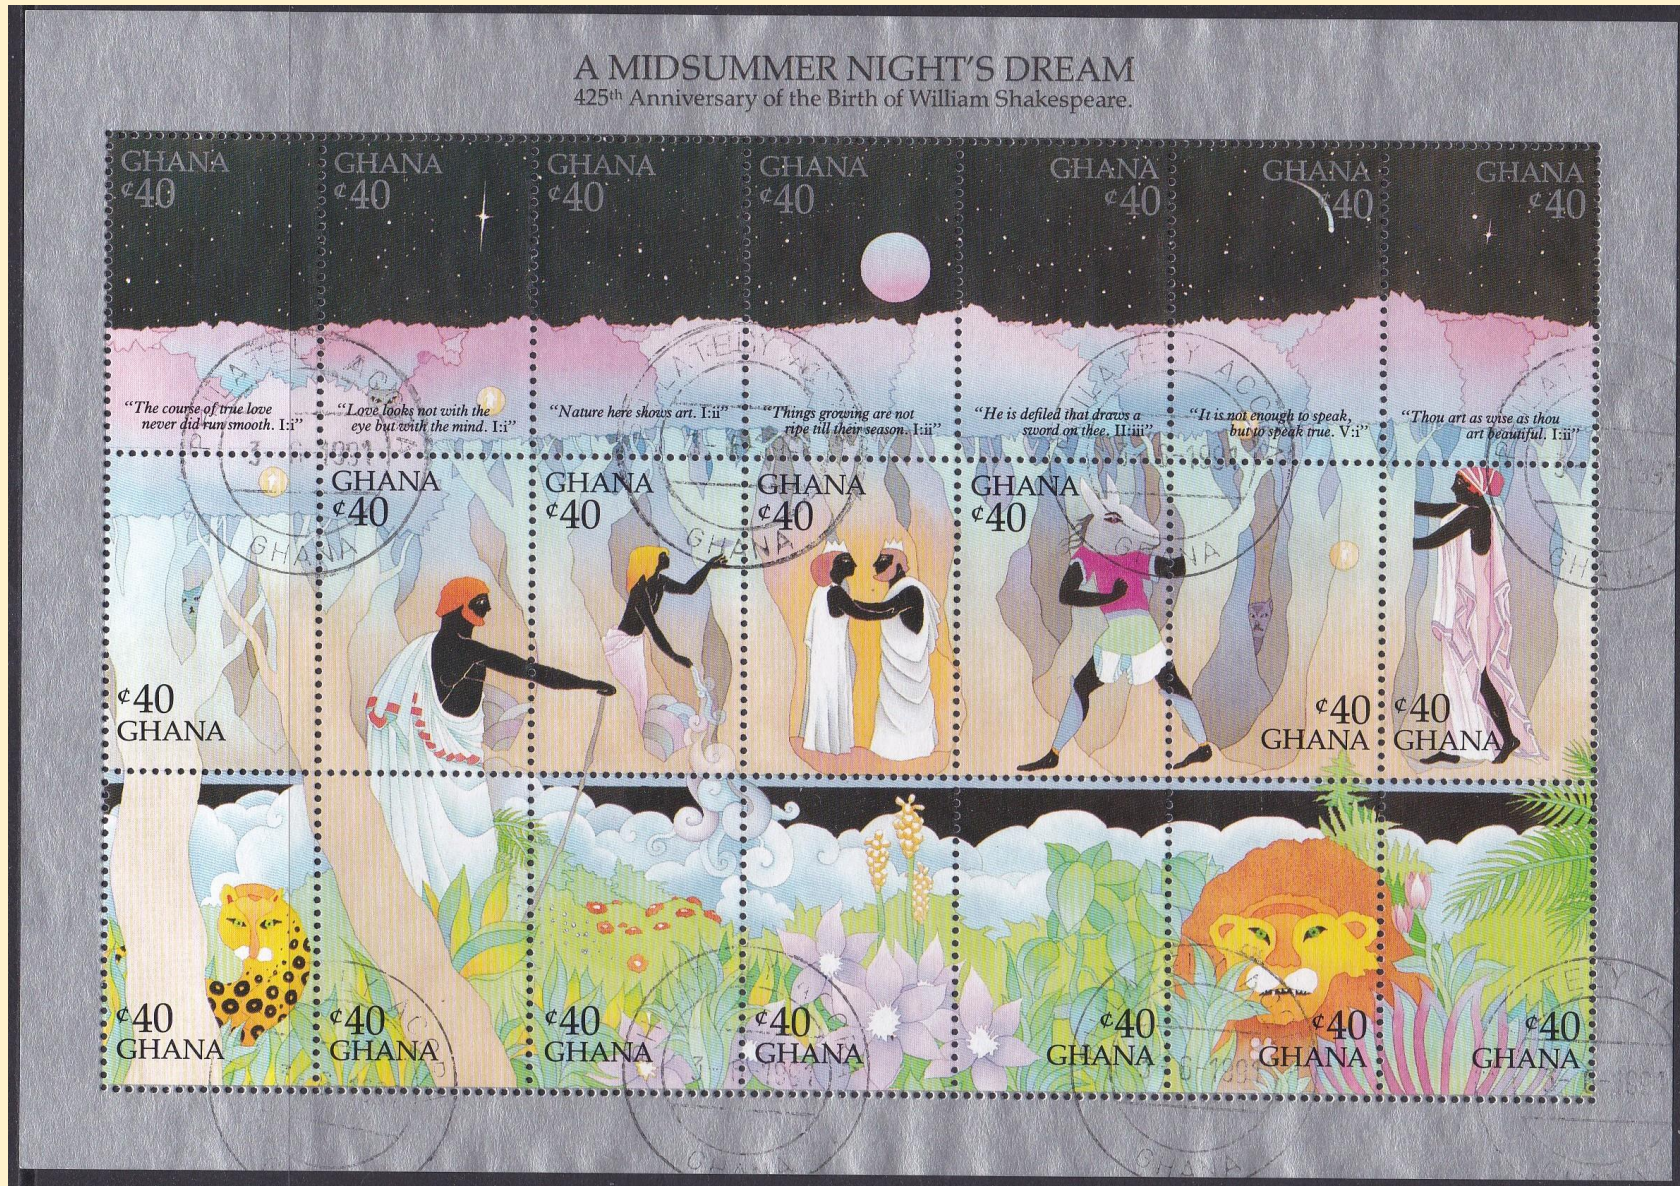

Postal Use of “Wallpaper” Stamps

Philip Quirk

Wallpaper Stamps

- Stamps produced primarily for sale to collectors
- Often themes irrelevant to the issuing country
- Limited availability at Post Offices
- Little postal use

Ghana Imperforate Stamps

- Ghana produced limited quantities of imperforate stamps for many issues.

1982 butterflies set

Ghana Imperforate Stamps

- In 1983, inflation led to a shortage of suitable stamps for postage.
- Stocks of obsolete issues were handstamped “Not For Philatelic Use” and supplied to post offices.
- Some imperforate stamps were treated.

1976 Centenary of the Supreme Court 60p

Ghana Imperforate Stamps

- Cover from Bawku to UK, ca.1983/84

Ghana Imperforate Stamps

- Cover from Bawku to UK, ca.1983/84

Imperforate 1974 Change to Right Side Driving 50p stamp

Ghana Sheetlet Stamps, 1989

425th Anniversary
of Birth of William
Shakespeare.

CTO with Philately
Accra type 24 pmk.

Ghana Sheetlet Stamps, 1989

Postally used pair
from middle row
with Accra type 24
pmk, 1990.